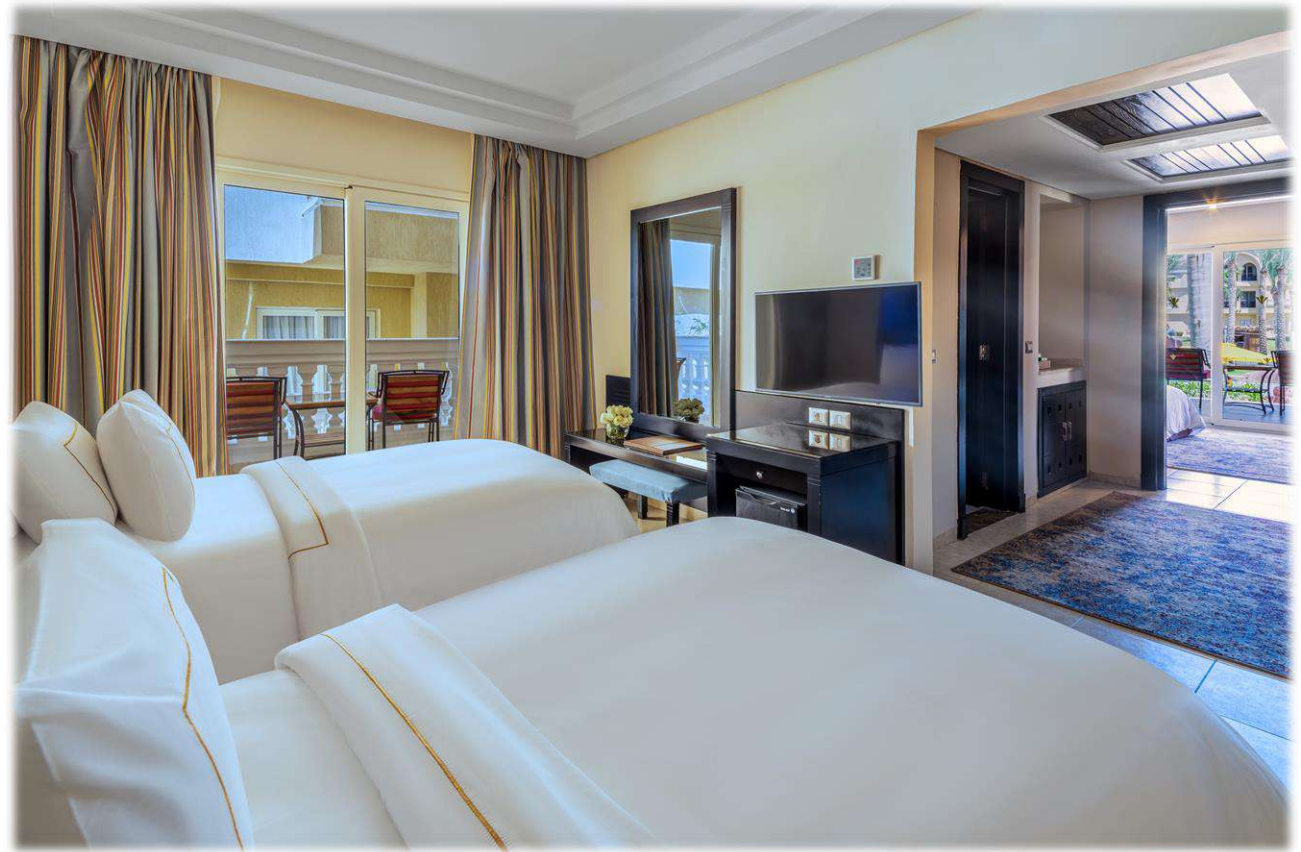

FAMILY ROOM AQUA

Pool or Garden View

Size: 56 m²

Specifications:

King bed room and twin beds room with one door in between , mini bar (water, soft drinks and beer refilled daily free of charge) , bathrobes and slippers, 2 LCD IP TV with international channels, free WI-FI ,direct dial phone, telephone in WC, hairdryer, shower, toilet, air conditioning (cold/warm), safe (free of charge), tea and coffee making facilities, Terrace, Ground floor.

Maximum: 4 adults and 1 child.

Room Amenities:

Branded Luxury Bathroom Amenities such as; Aqua Di Portofino, Chopard or L'Occitane, Shaving kit, Dental kit, Shower cap, wipes, Shoe care, Sewing kit, Ears cotton buds, make-up pads, hair comb, shower fiber