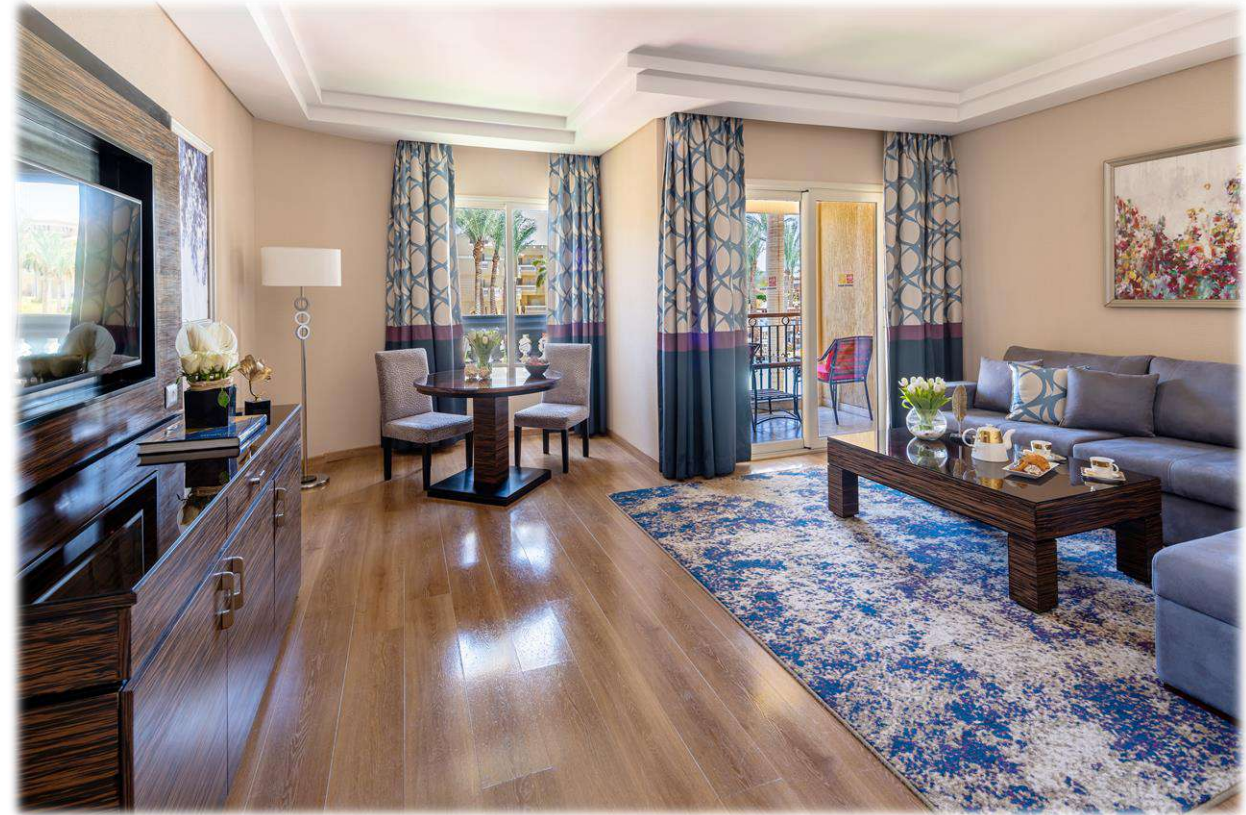

DELUXE SUITE AQUA

Pool View

Size: 124 m²

Specifications:

Comfortable Suite with king bed room and twin beds room, living area with sofa, 3 mini bar (water, soft drinks and beer refilled daily free of charge), tea and coffee making facilities, bathrobes and slippers, 3 LCD IP TV with international channels, free WI-FI, direct dial phone, telephone in WC, hairdryer, 3 bathrooms, air conditioning (cold/ warm), 2 safe box (free of charge), balcony, first floor.

Max: 4 adults and 2 child.

Suite Amenities:

Branded Luxury Bathroom Amenities such as Aqua Di Portofino, Chopard or L'Occitane, Shaving kit, Dental kit, Shower cap, wipes, Shoe care, Sewing kit, Ears cotton buds, make-up pads, hair comb, shower fiber.