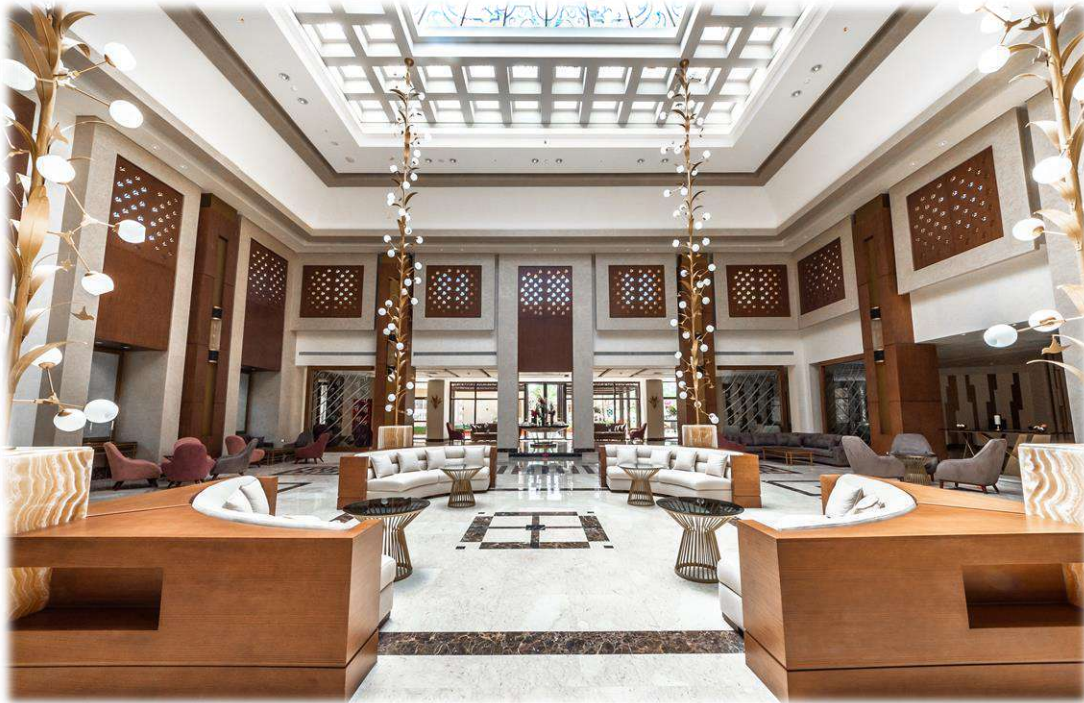

AQUA ROOM TYPES ALLOCATION

View	Superior room Aqua	Deluxe room Aqua	Family room Aqua	Superior Suite Aqua	Grand Suite Aqua	Deluxe Suite Aqua
Garden View	20	44	-	22	-	-
Pool View	-	60	4	-	22	22
Aqua Side View	-	20	4	-	-	-
Total	20	124	8	22	22	22

Total Rom Number: 218